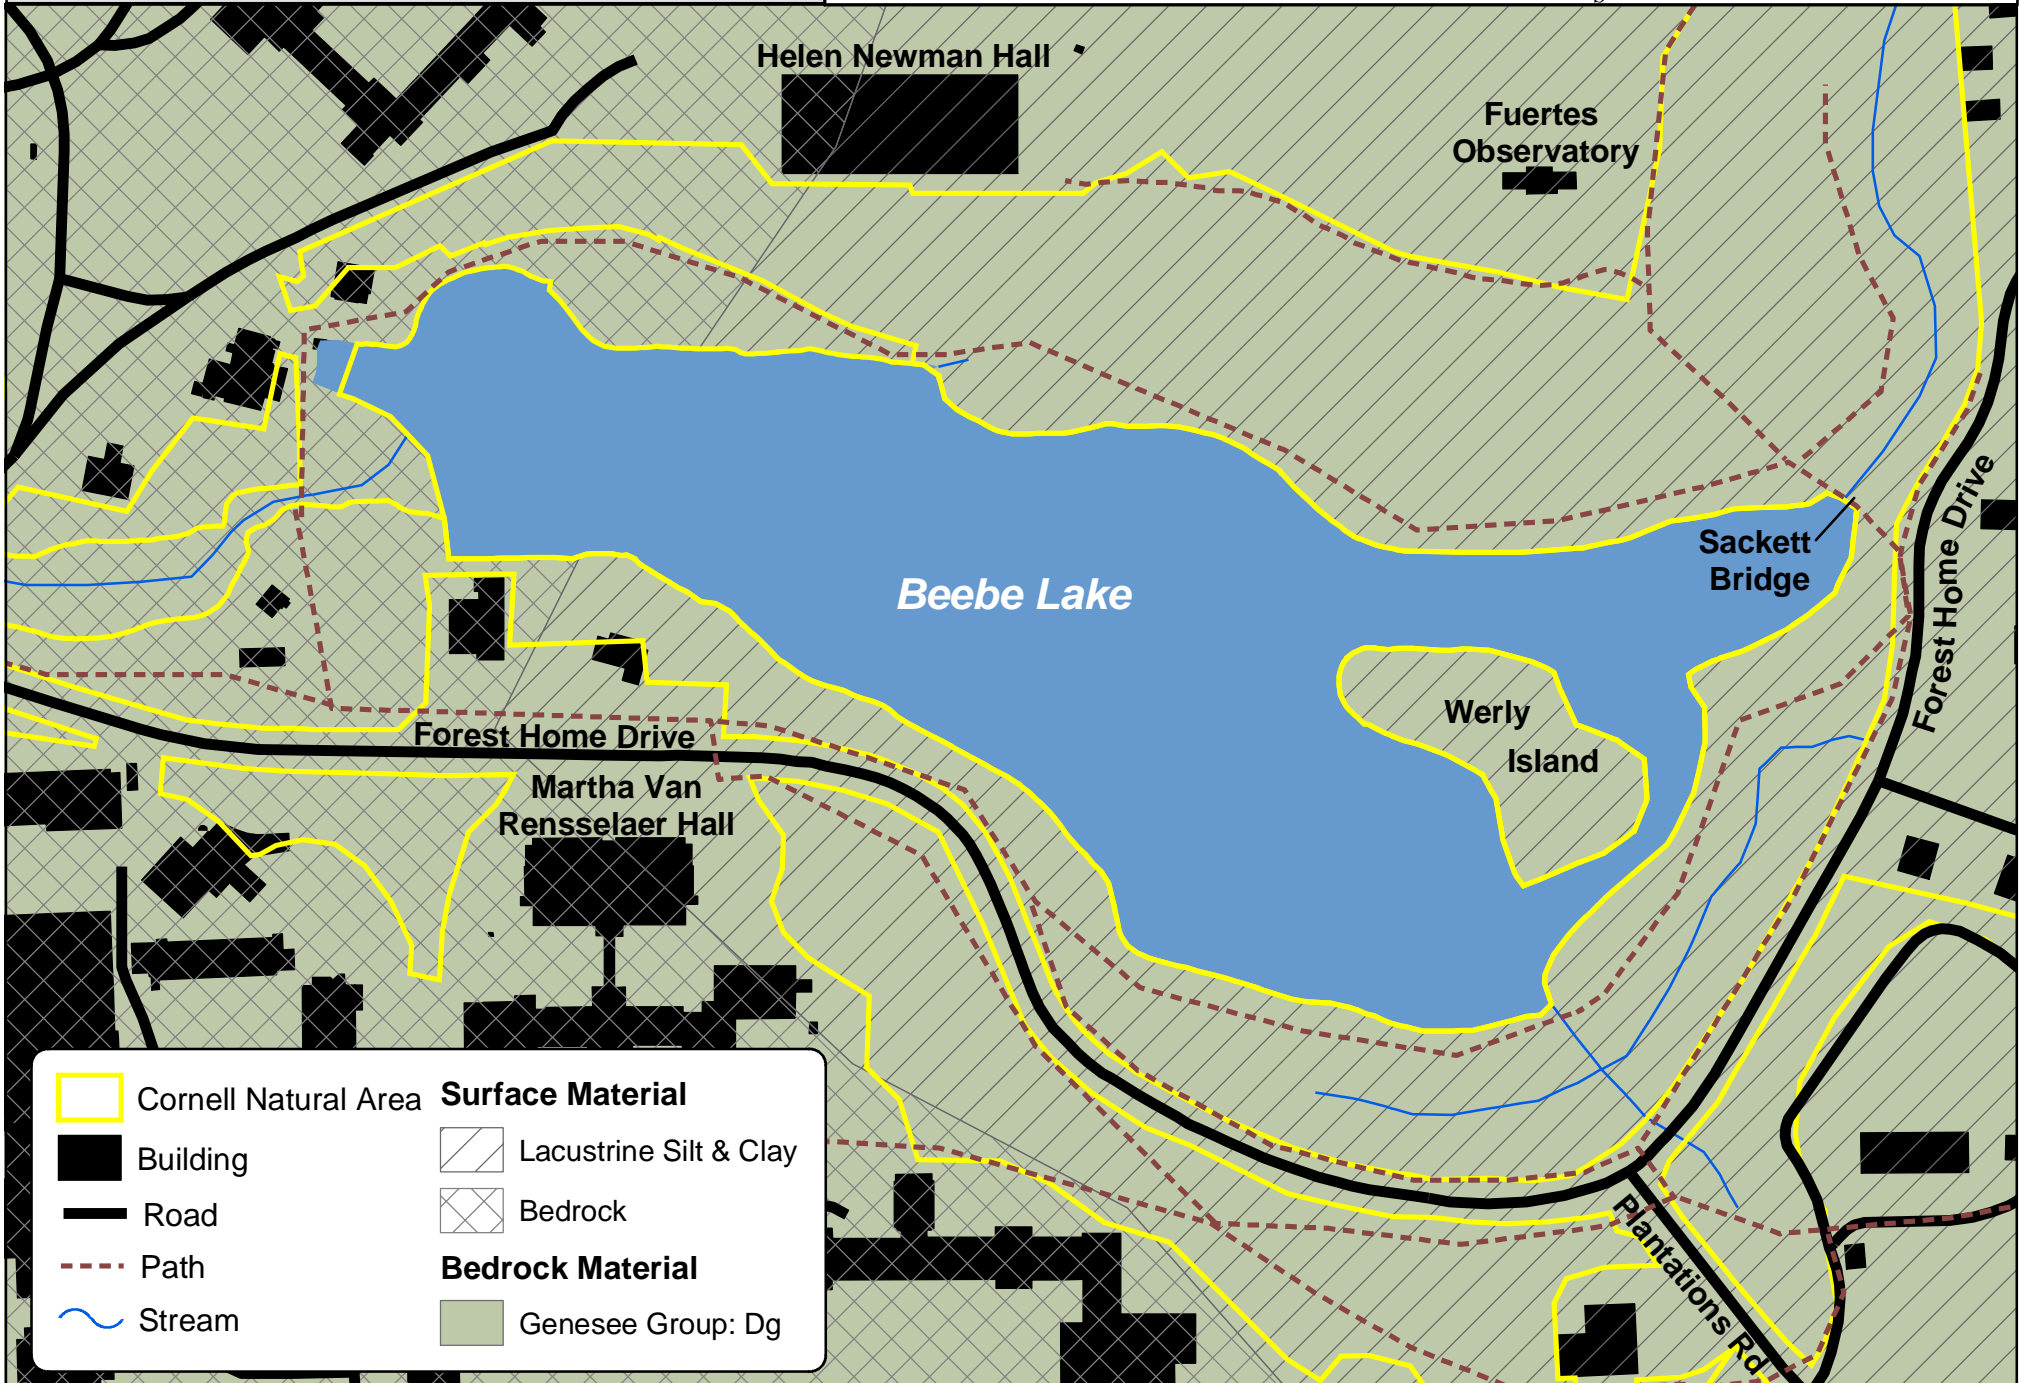

# Beebe Lake Geology

Map Updated 1/14/03  
0 125 250 500 Feet

Cornell Plantations  
Natural Areas Program  
ph: (607) 255-9638

Data Sources: Tompkins County Planning Dept., USFWS (NWI), USGS, NYDEC, and Cornell Plantations.