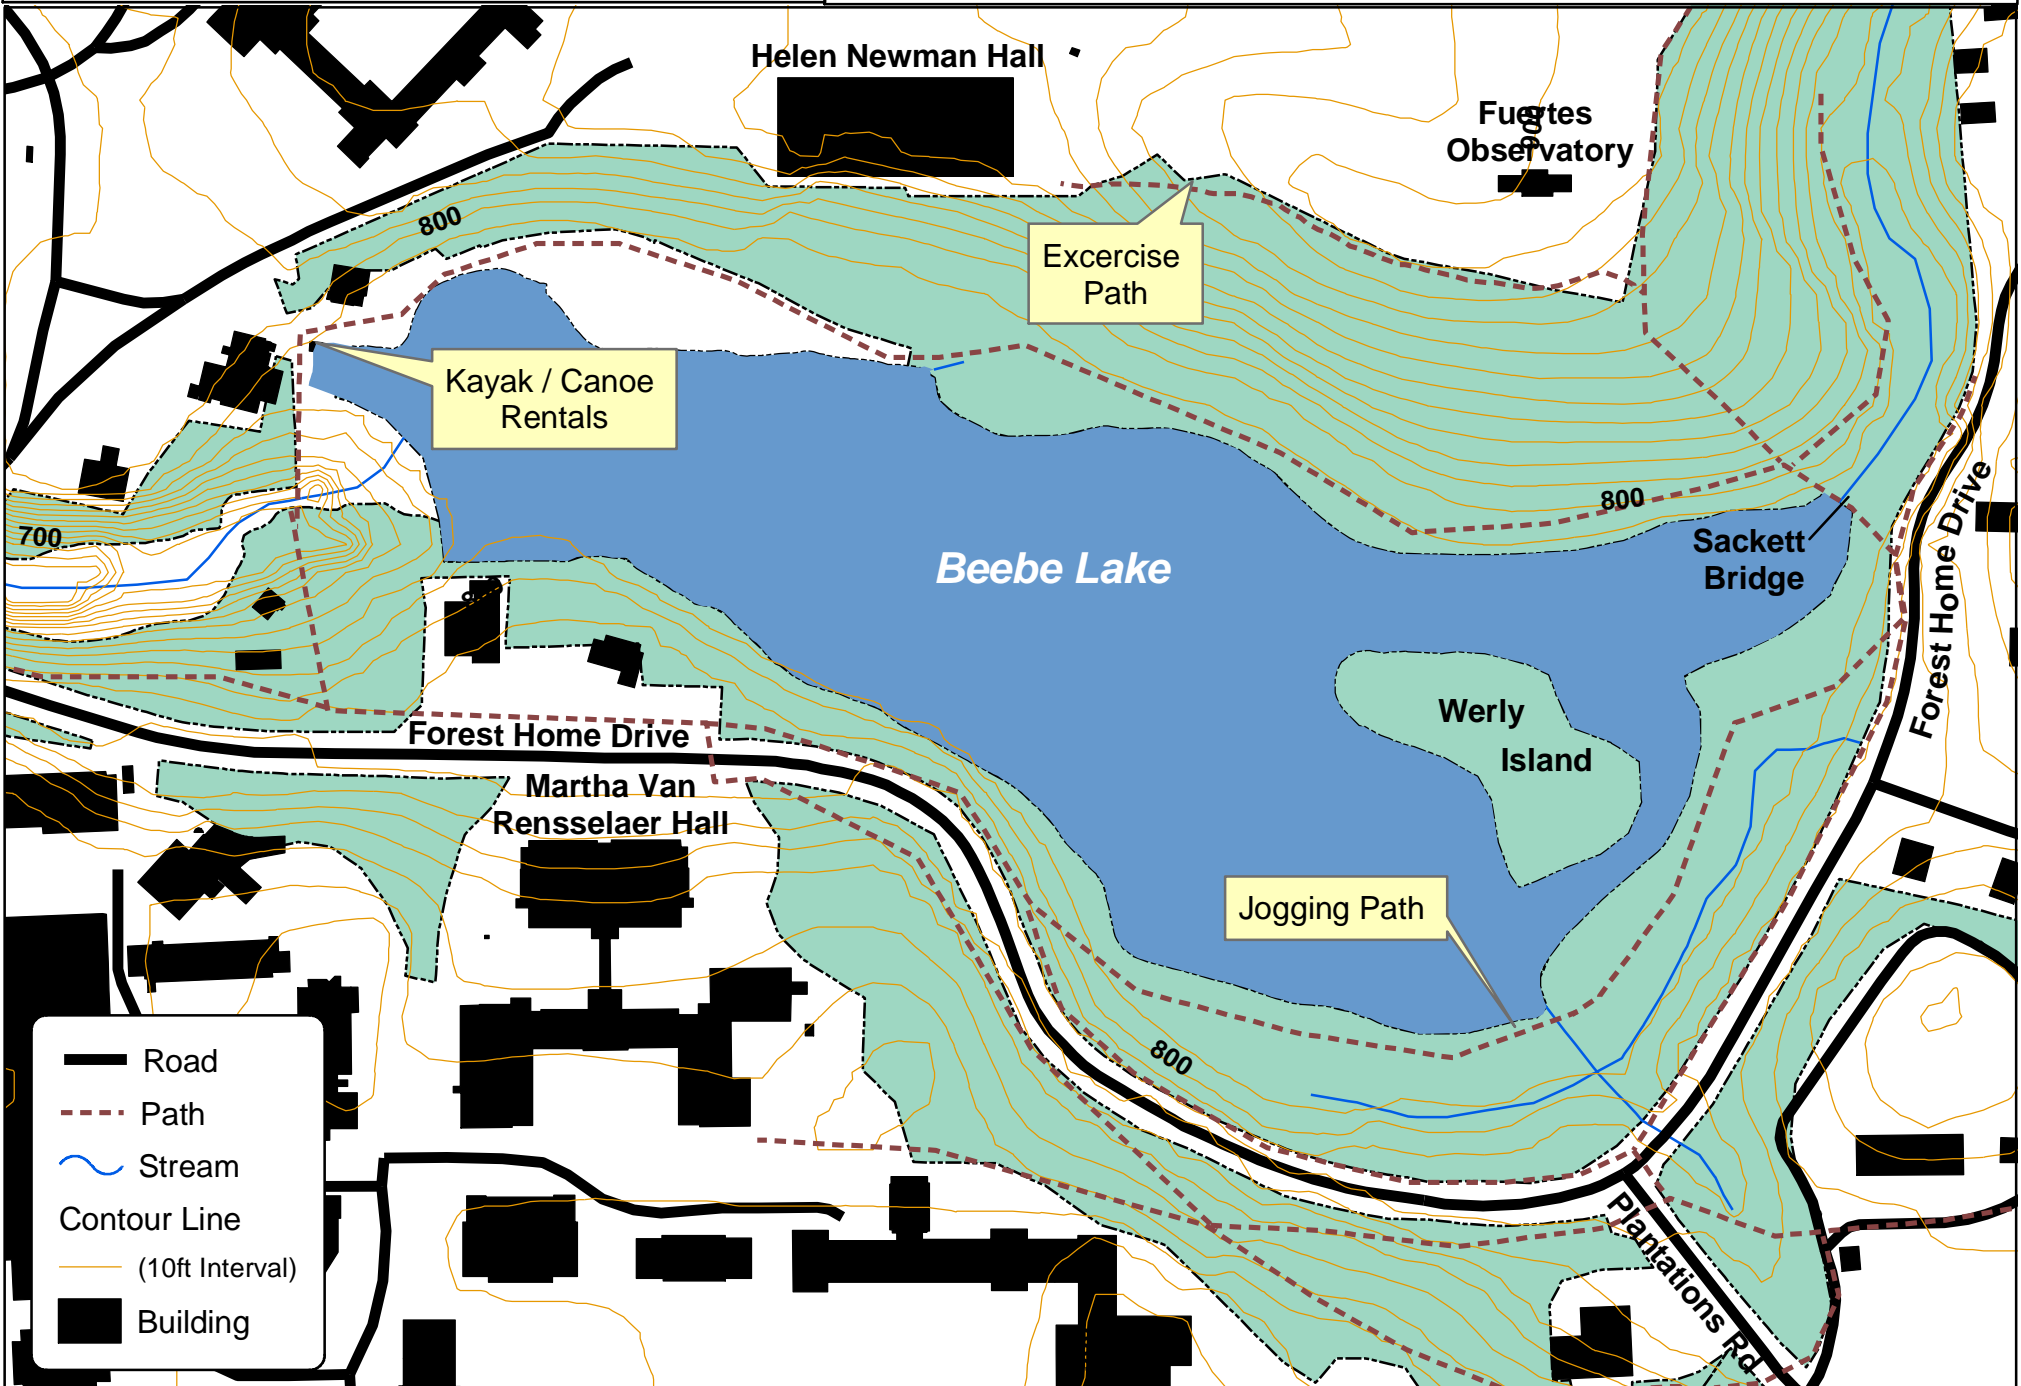

Beebe Lake Overview

Map Updated 1/14/03

Cornell Plantations
Natural Areas Program
ph: (607) 255-9638

- Road
- - - Path
- ~ Stream
- Contour Line
(10ft Interval)
- Building

Data Sources: Tompkins County Planning Dept., USFWS (NWI), USGS, NYDEC, and Cornell Plantations.