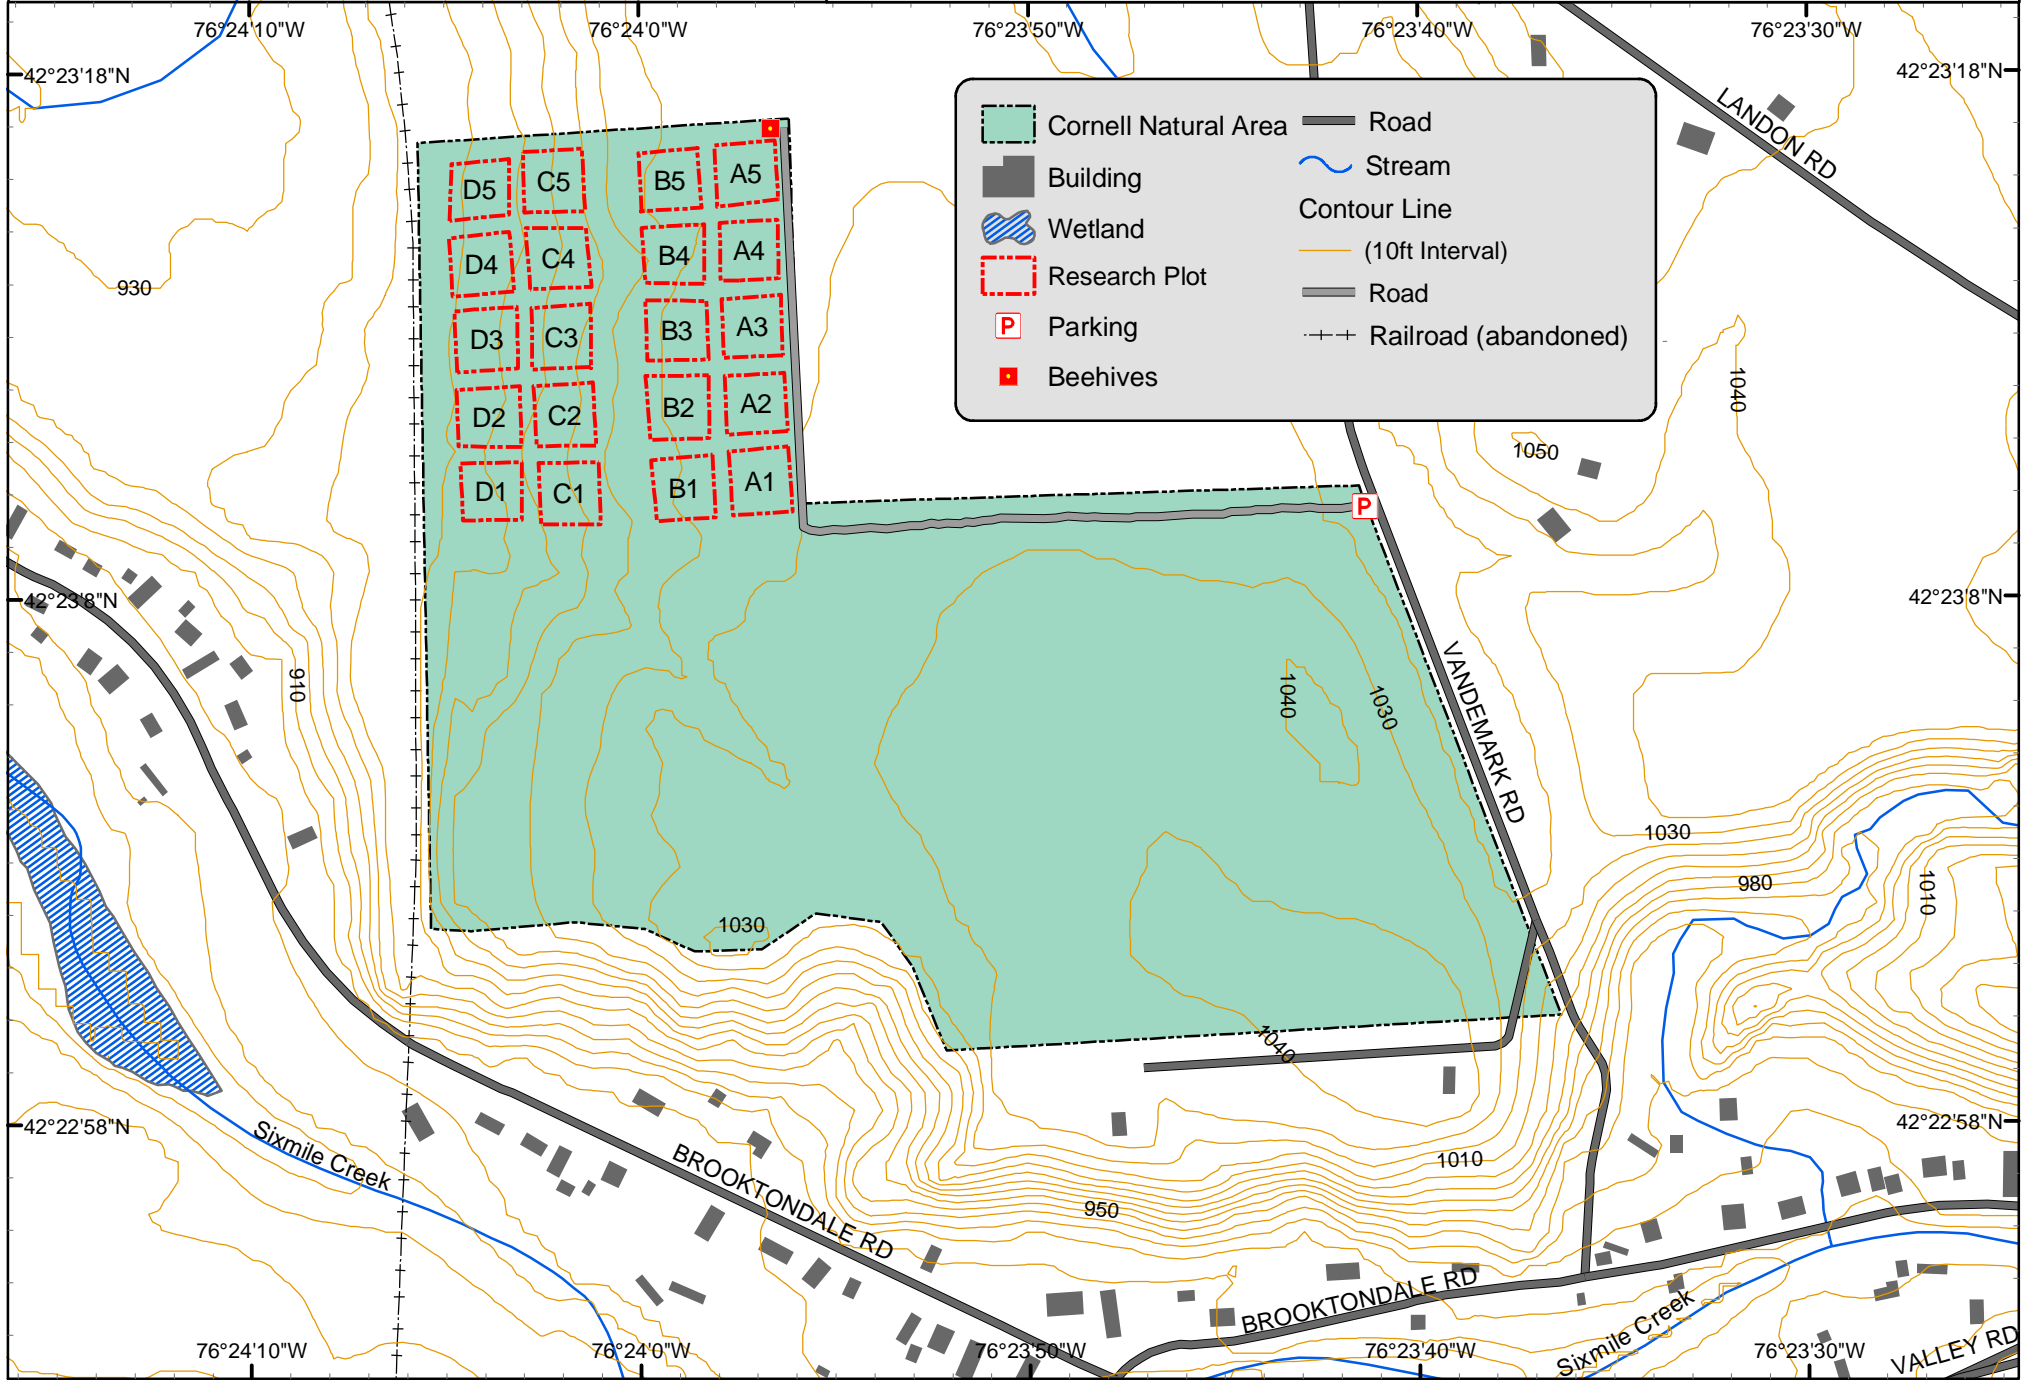

# Brooktondale Meadow

## Overview Map

Map Updated 02/13/03

**Cornell Plantations**  
**Natural Areas Program**  
 ph: (607) 255-9638

	Cornell Natural Area		Road
	Building		Stream
	Wetland		Contour Line (10ft Interval)
	Research Plot		Road
	Parking		Railroad (abandoned)
	Beehives		

Data Sources: Tompkins County Planning Dept., USFWS (NWI), USGS, NYDEC, and Cornell Plantations.